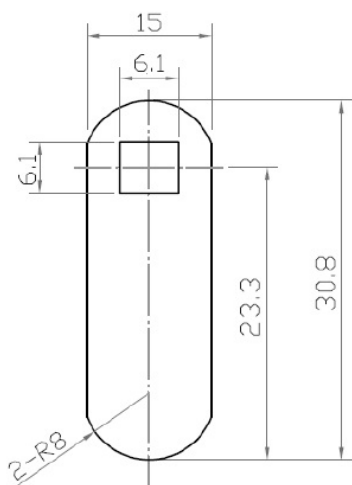

PRODUCT SHEET

Description:

Cam No. 8 F/Combi Locks, Straight 23,3mm C/E. Hole: 6 x 6mm, Fits for Locks M237/238/266/268/300/316/3001 & 3002

Item number:

14.04.248-5

Units	Box	Carton	HS Code	Barcode
Pcs.	500	5000	8301600090	 5704866040761

t=2mm